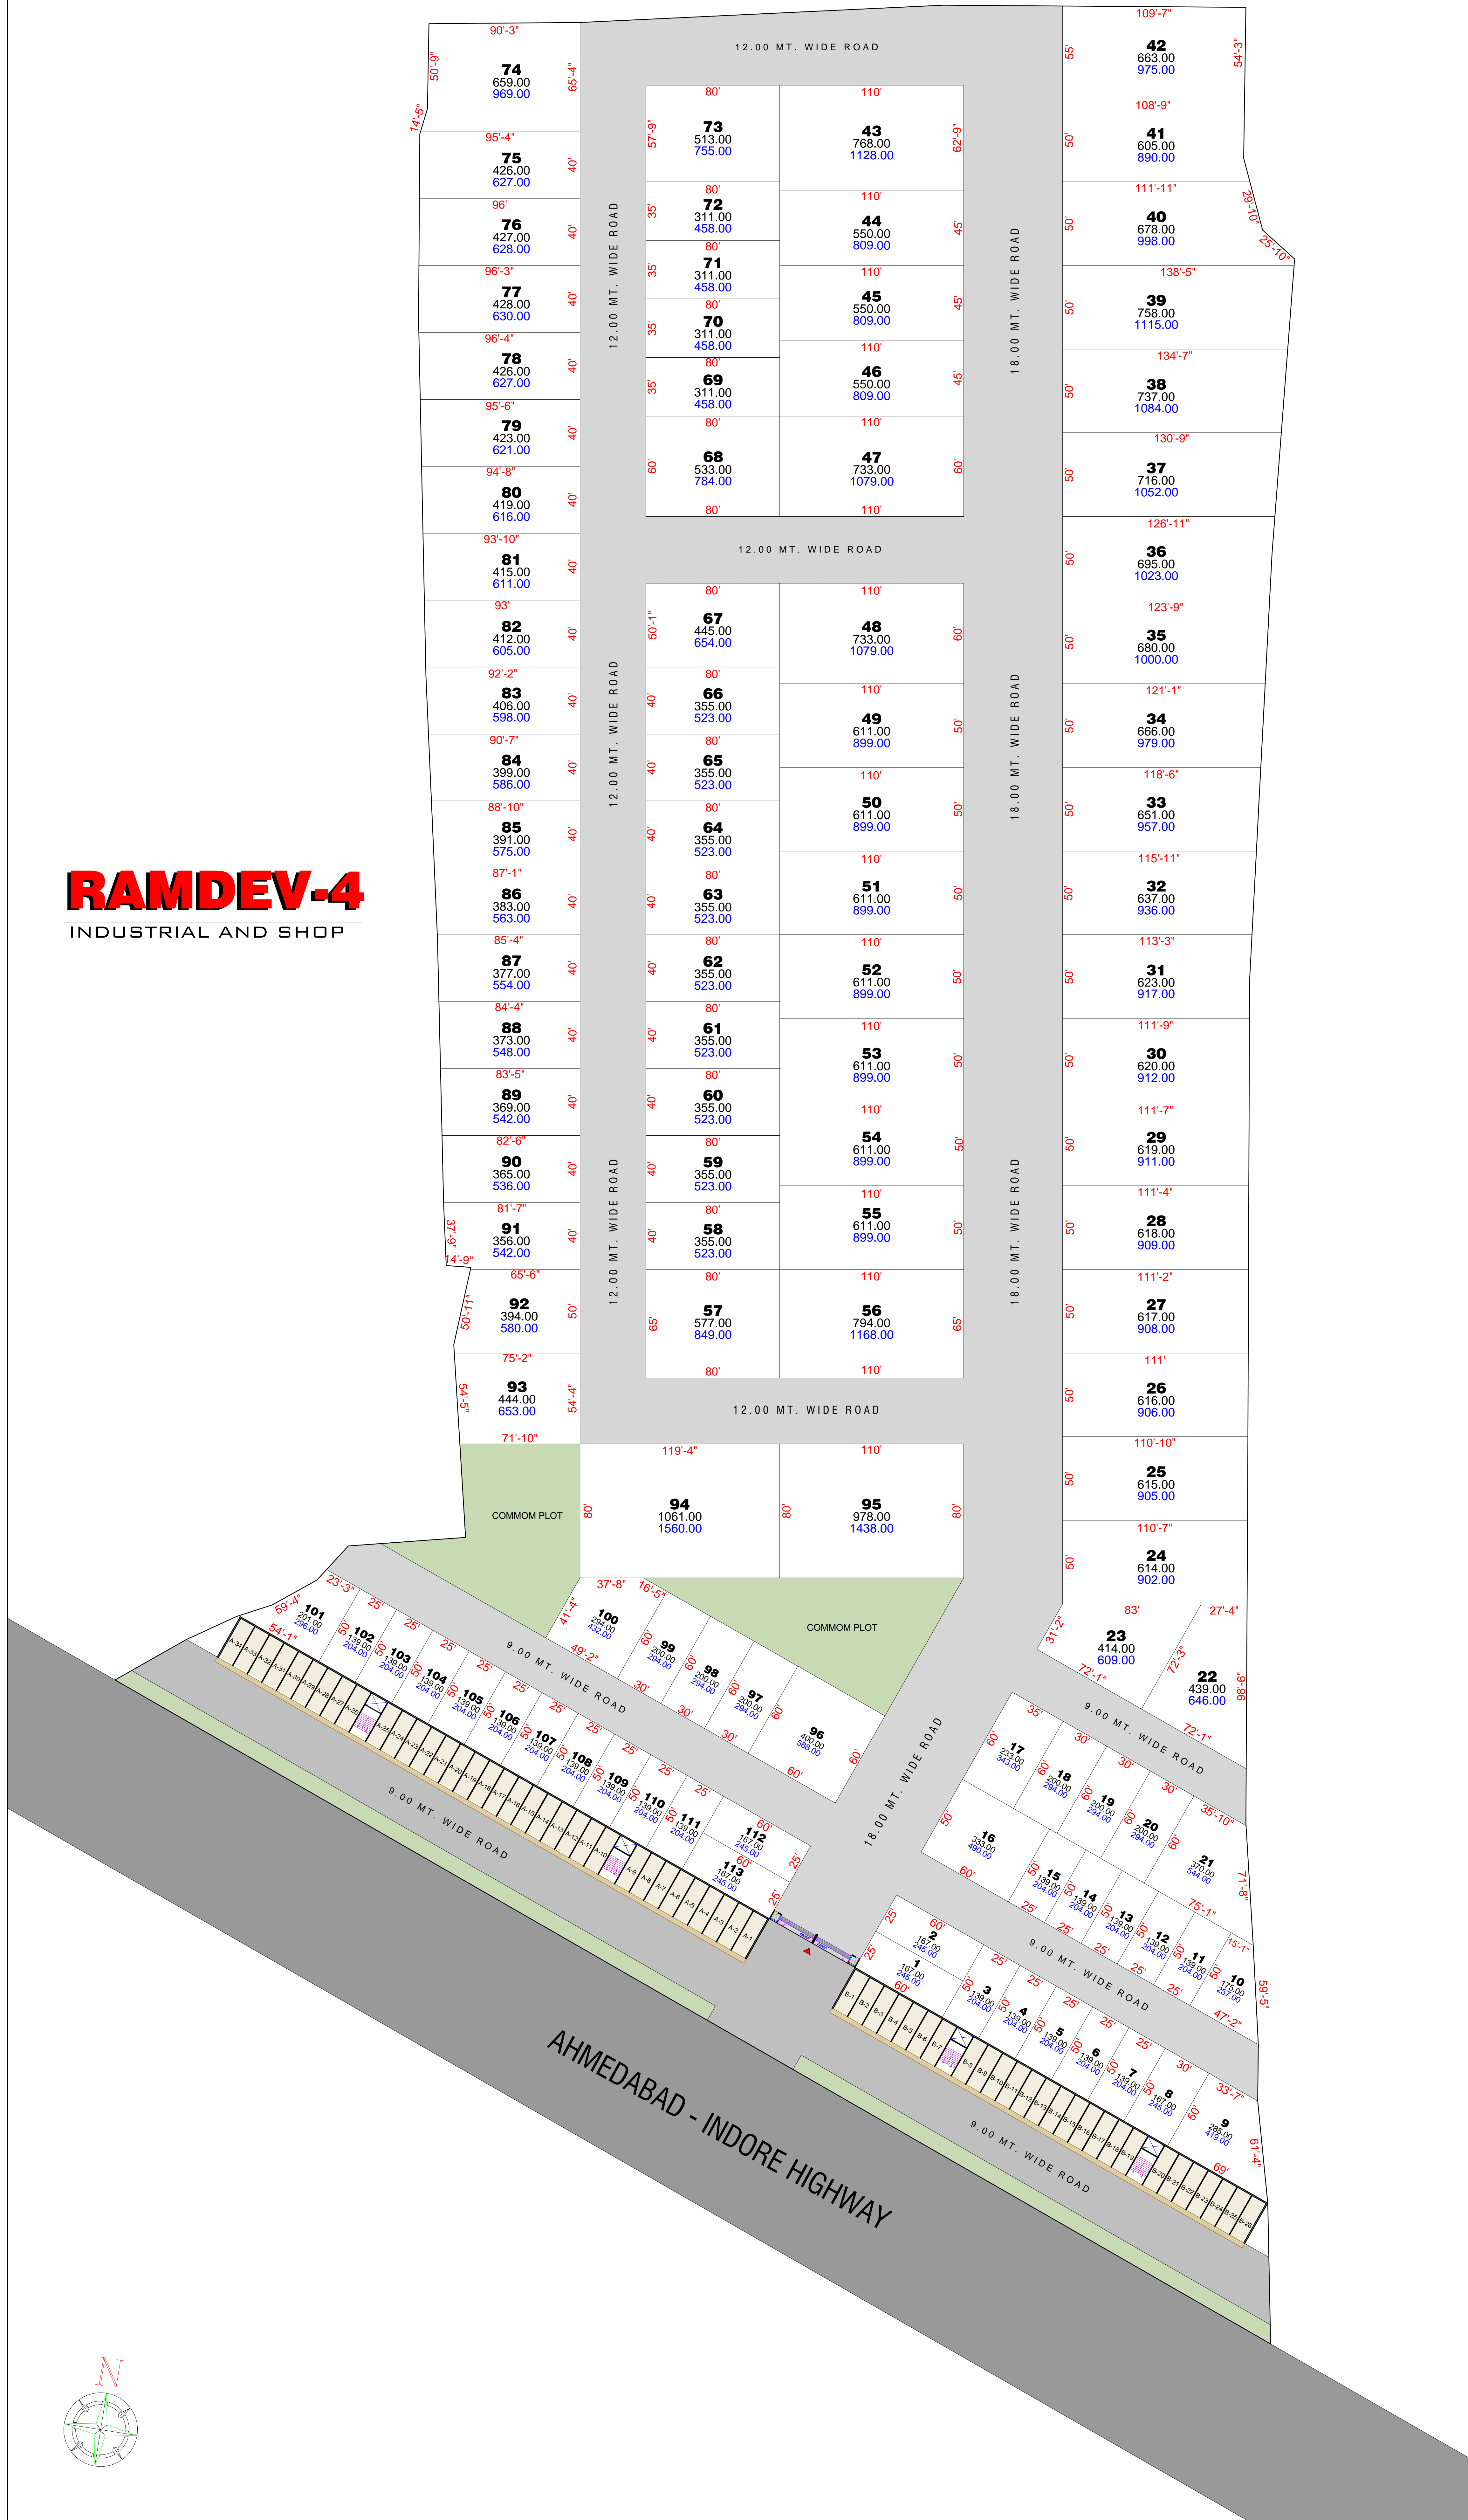

RAMDEV-4

INDUSTRIAL AND SHOP

<p>RAMDEV-4 INDUSTRIAL AND SHOP</p>	LOCATION :- KHALAL	DRAWN BY :-	DESIGN BY :-
	DATE :- 17/02/2022	JASMIN	
DRG. TITLE :			
LAYOUT PLAN			